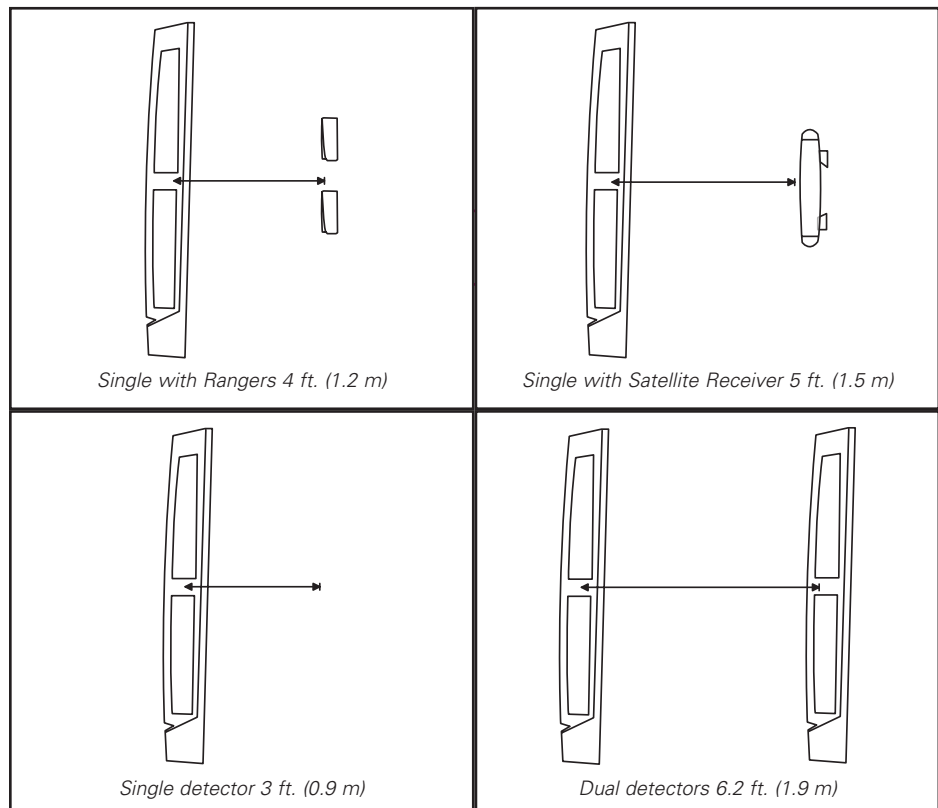

Contemporary acrylic design with an upscale, attractive appearance

Sensormatic Digital Door-Max complements any store décor, whether in a mall location or a stylish boutique.

High detection performance

Only Ultra•Max technology offers the kind of detection performance that Sensormatic Digital Door-Max delivers. The system covers a full 6.2 ft. (1.9 m) distance and with digital technology accurately identifies tags and labels in all types of store environments.

Built-in visual and audible alarms

Built-in alarm lights and audible alarm immediately draw the attention of store personnel to the system. An optional alarm counter helps management assess anti-shoplifting measures.

covers both with a choice of a single detector system for openings 3 ft. (0.9 m) wide or dual systems for opening 6.2 ft. (1.9 m) wide.

Detector Dimensions

(LWD) 72.4 x 9.4 x 1.7 in.
(183 x 24 x 4.4 cm)